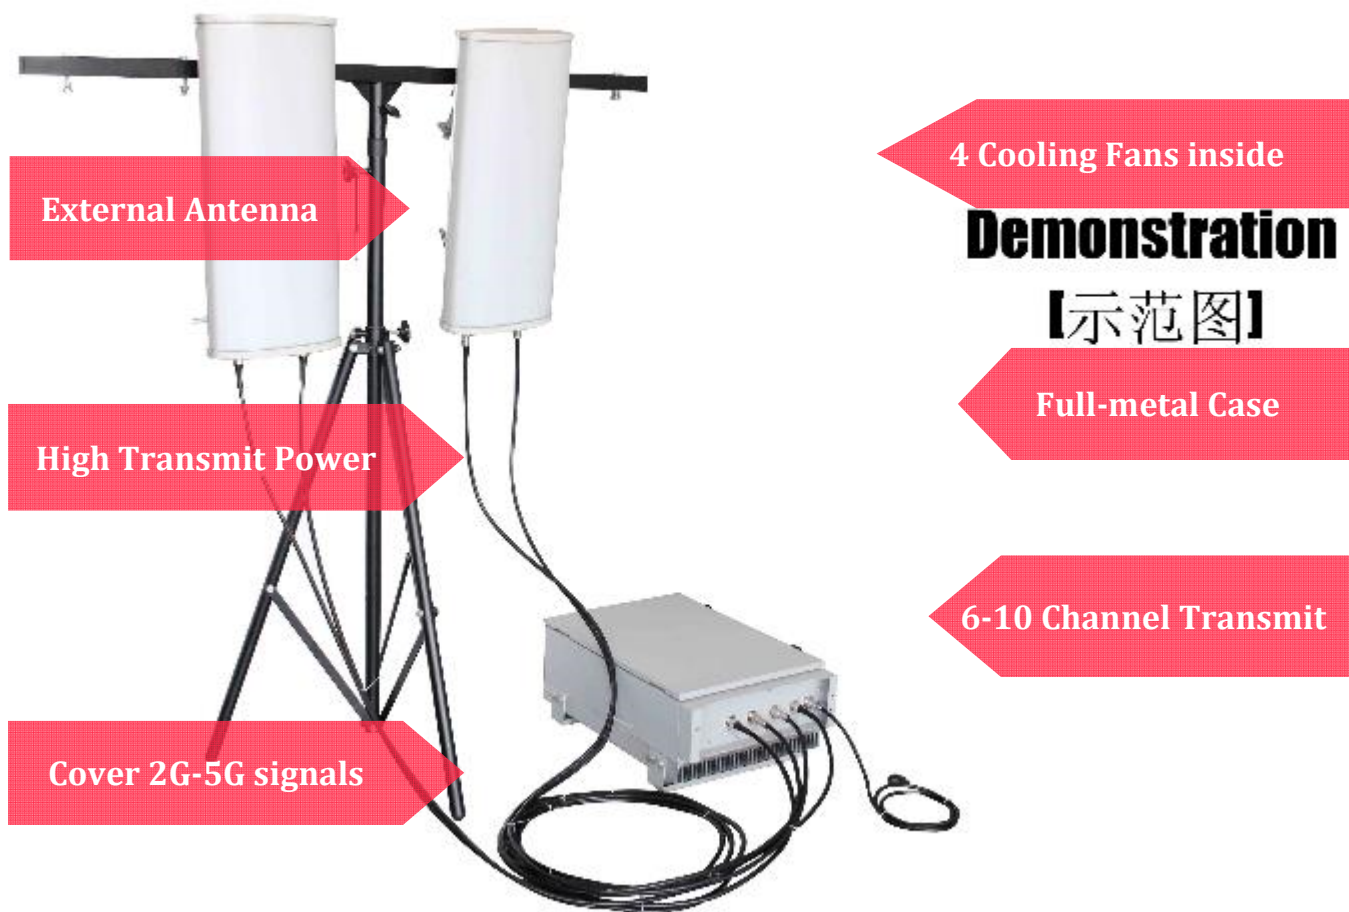

- Jam Phones&WiFi&Bt
- External Antennas
- Directional range
- Distance over 40m

Directional Antenna

- 120-degree Transmit
- 6-10 Channels

Full Metal Case

- Firm and Strong
- Anti-corrosion

Wide Frequencies Cover

- Jam all Phone signals
- Jam WiFi and Bluetooth

High Power Jammer
TW-001J

Overlooking the map

【俯视图】

Introduction

Desktop jammer is too little for you? You want some bigger jammer to cover bigger areas like warehouse, workshop, and halls of all kinds? We cordially recommend you our High Power Signal Jammer - 001J, with a total output power of 600 Watt and a set of external directional antennas (2 or 3 pieces), 001J offers a jamming distance of 800-1500 meters (this may vary depends on the local signal strength) and it could cover frequencies from 700MHz to 4900MHz, which means devices like Cellphone (2G, 3G, 4G and 5G signals) and all Wi-Fi/Bluetooth devices (such as iPad, iPod, tablets. Wireless headphones, mouse, speakers and so on) shall not be able to work as long as the jammer is on.