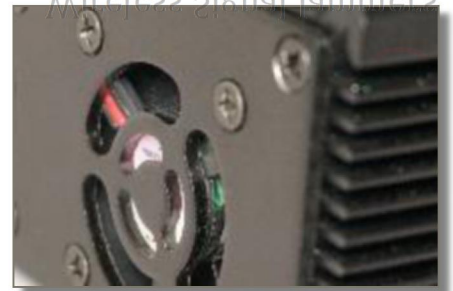

Product catalog

Wireless Signal Jammers

Product overview

Handheld Jammer

- Jam Phones&GPS&WiFi
- Built-in Battery
- Omni-directional*6
- With Chargers

Handheld Jammer

- Jam Phones&GPS&WiFi
- Built-in Battery
- Omni-directional*6
- With Chargers

GPS Jammer

- Blocke GPS Signal
- Powered by Car lighter
- Omni-directional*1
- No Battery

GPS Jammer

- Blocke GPS Signal
- Built-in Battery
- Omni-directional*1
- With Chargers

HighPower Jammer

- Jam Phones&WiFi&Bt
- External Antennas
- Directional range
- Distance over 40m