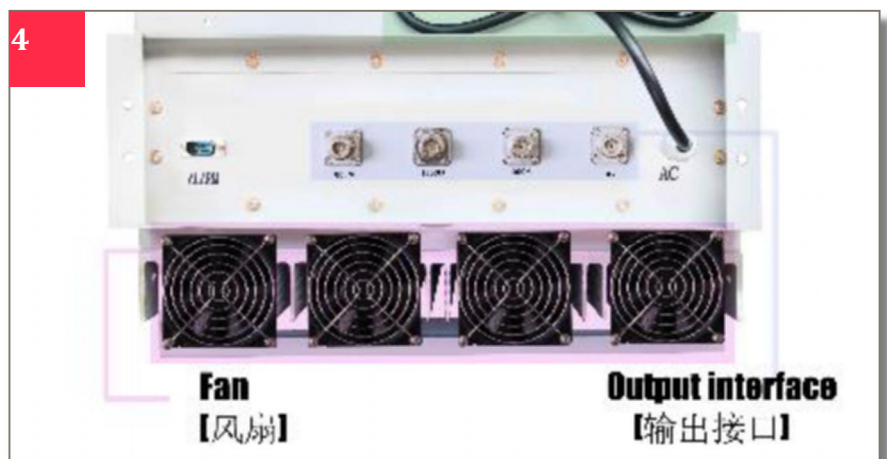

4

1

Side View

- ✓ Side Lock prevent unauthorized access
- ✓ Safe to place the mainframe outdoor

2

- ✓ Full metal case
- ✓ Shock-proof, dust-proof
- ✓ Firm and Strong

3

Side View

- ✓ 2 Sets of mounting holes
- ✓ Can be placed on the wall

4

Bottom View

- ✓ 220V AC input
- ✓ Cooling Fan*4

Mainframe