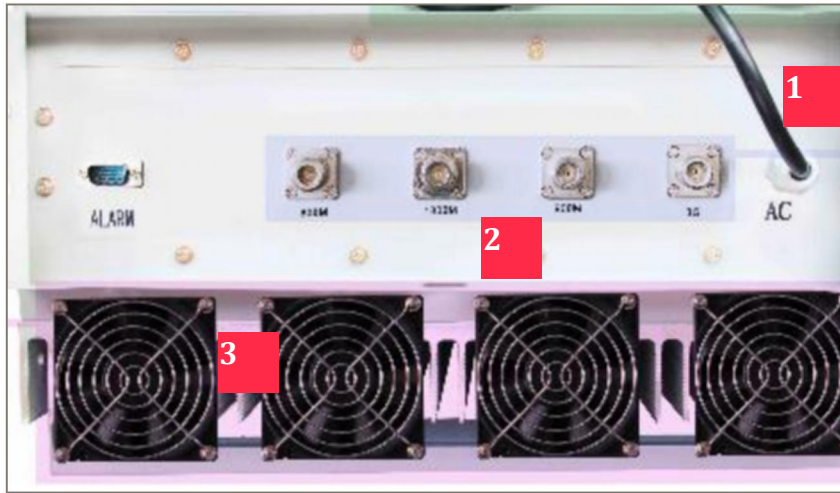

- Jam all Phone signals
- Jam WiFi and Bluetooth

High Power Jammer
TW-001J

Overlooking the map

【俯视图】

Introduction

Desktop jammer is too little for you? You want some bigger jammer to cover bigger areas like warehouse, workshop, and halls of all kinds? We cordially recommend you our High Power Signal Jammer - 001J, with a total output power of 600 Watt and a set of external directional antennas (2 or 3 pieces), 001J offers a jamming distance of 800-1500 meters (this may vary depends on the local signal strength) and it could cover frequencies from 700MHz to 4900MHz, which means devices like Cellphone (2G, 3G, 4G and 5G signals) and all Wi-Fi/Bluetooth devices (such as iPad, iPod, tablets. Wireless headphones, mouse, speakers and so on) shall not be able to work as long as the jammer is on.

Production Display

1

Power Input

✓ 220V AC

2

Antenna Port

✓ External; Directional

3