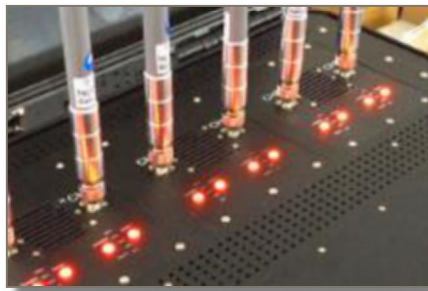

Product catalog

Wireless Signal Jammers