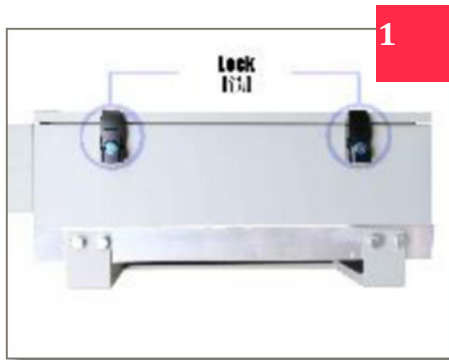

1

3

2

4

1

Side View

- ✓ Side Lock prevent unauthorized access
- ✓ Safe to place the mainframe outdoor

2

- ✓ Full metal case
- ✓ Shock-proof, dust-proof
- ✓ Firm and Strong

3

Side View

- ✓ 2 Sets of mounting holes
- ✓ Can be placed on the wall

4

Bottom View

- ✓ 220V AC input
- ✓ Cooling Fan*4

Mainframe